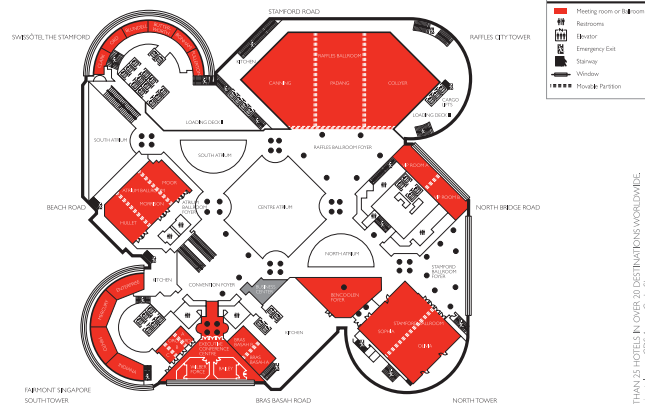

WORLD CLASS COMFORT

Rising to a towering height of 226 metres, Swissôtel The Stamford, an LM, Pei masterpiece beckons awe-inspiring views of Singapore, Malaysia and Indonesia, as well as unrivalled ease and sophistication. Our attention to detail ensures that we exceed expectations every single time. With continued renewal and enduring charm, let us pamper you with the best home-away-from-home experience.

DISCOVER

Business, culture, the arts, shopping, dining and even a spectacular Turn 9 view of the Formula One Grand Prix action, Swissôtel The Stamford has it all.

DINING & ENTERTAINMENT

Embark on a voyage of culinary pleasures at our collection of 16 world-class restaurants and bars, with specialities ranging from Southern French, International and Swiss to local delicacies.

Equinox Complex is Singapore's most exciting dining and entertainment hub that redefines the phrase 'luxury lifestyle'. Soaring high at Level 70 with chefs André Chiang helming Jaan and Hugh Styles fronting Equinox Restaurant, indulge in their interpretations of southern French nouvelle delicacies and International cuisine.

As night falls, chill with cocktails and pulsating beats at New Asia, City Space or Introbar. The epicurean indulgence continues at Café Swiss with Swiss delights, Kopi Tiam with local fare, Out of The Pan with crêpes, and Lobby Court with snacks and beverages.

CAPACITY CHART