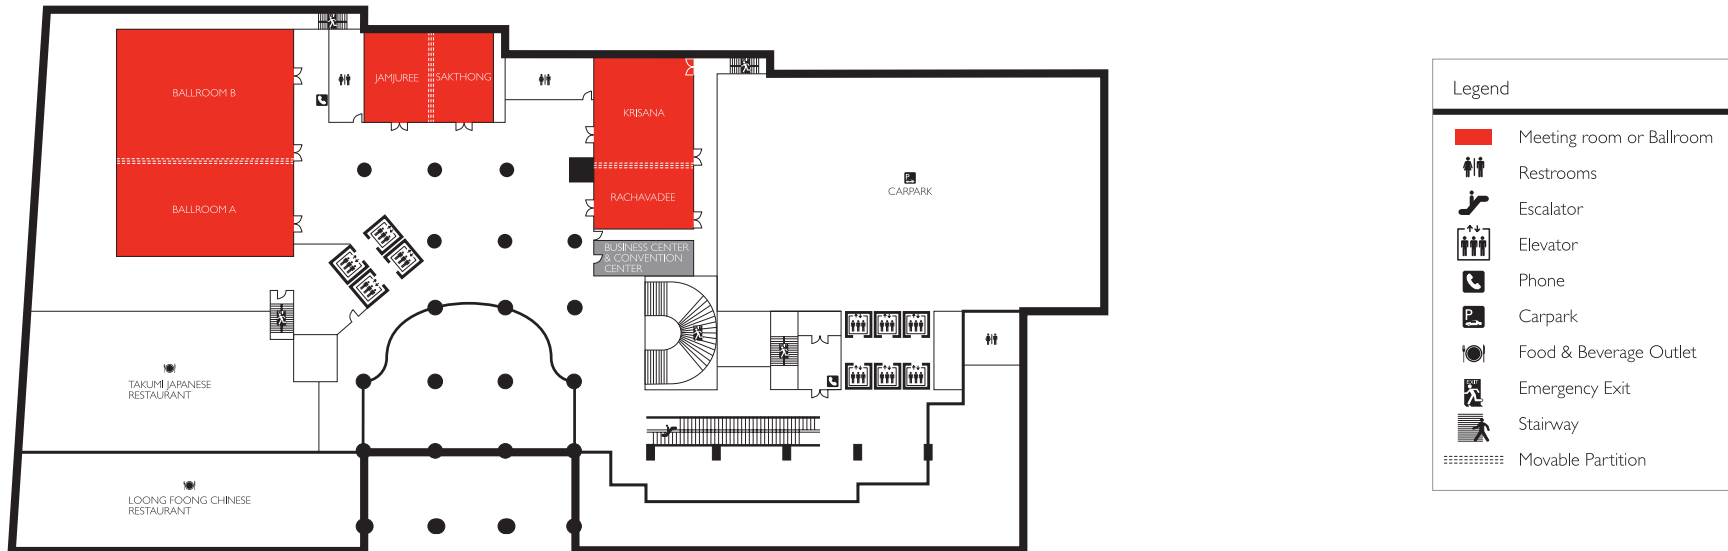

CAPACITY CHART

NAME OF MEETING ROOMS	AREA FT2	AREA M2	L	W	H	THEATRE STYLE	CLASSROOM	BANQUET	BOARDROOM	SQUARE	BUFFET	U-SHAPE	RECEPTION/ COCKTAIL
LEVEL 2													
Le Concorde Ballroom	7076	658	22.6	29.1	7.3	1,040	420	500			350		800
Salon A	2918	271	22.6	12	7.3	350	120	180	50	60	120	50	250
Salon B	4183	389	22.6	17.2	7.3	400	210	240	60	70	200	60	400
Jamjuree	1050	98	11.9	8.2	3.4	100	40	50	30	36	40	30	60
Sakthong	1207	68	11.9	5.7	3.4	60	30	40	20	24	30	20	50
Krisana & Rachavadee	2961	275	21.5	12.8	3.4	140	80	150	30	36	120	30	180
Krisana	1970	183	14.3	12.8	3.4	100	60	80	30	40	60	30	90
Rachavadee	1033	96	12.8	7.5	3.4	80	40	50	20	24	30	20	50
LEVEL 3													
Sarocho & Busakorn & Nilubon	6090	566	20	28.3	3.6	320	160	320			280		350
Sarocho & Busakorn & Nilubon	2410	224	20	11.2	3.6	200	110	90	40	50	60	40	150
Busakorn	2324	216	20	10.8	3.6	200	110	90	40	50	60	40	150
Nilubon	1356	126	20	6.3	3.6	150	60	60	30	30	50	30	80
Intanin	1033	96	12	8.0	3.6	100	45	50	30	20	40	30	60
Conference Centre													
Boontank	931	87	17.3	5	3.6	50	60		30	30		30	
Boontank I	291	27	5.4	5	3.6	20	10		10	10		10	
Boontank II	334	31	6.2	5	3.6	20	10		10	10		10	
Boontank III	307	29	5.7	5	3.6	20	10		10	10		10	
Satabud	682	63	8.8	7.2	3.6	50	30		20	20		20	
Patumchard	723	67	8.5	7.9	3.6	50	30		20	20		20	
Bussabong	881	82	10.5	7.8	3.6					18			
Ubonchard	1567	146	18.2	8	3.6	180	60		42	48		45	

LEVEL 2