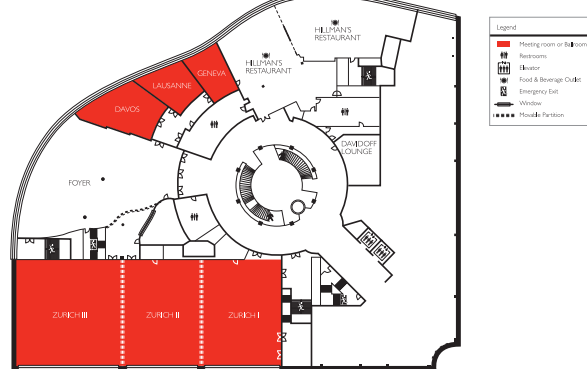

LEVEL I

ACCOMMODATION

As one of the city's largest hotels, Swissôtel Bremen offers 230 elegantly appointed rooms, 144 Classic rooms, 82 Swiss Advantage rooms and four suites that guarantee individuality, comfort and design.

Our exclusive accessories include coffee and tea making facilities, a large work desk with ergonomic chair, king-size or twin bed with luxurious mattress, flat screen TV, multifunctional Media-Station and complimentary DSL internet access. All rooms feature a personal safe and individually adjustable air conditioning. Sprinkler systems and smoke alarms are installed for added safety.